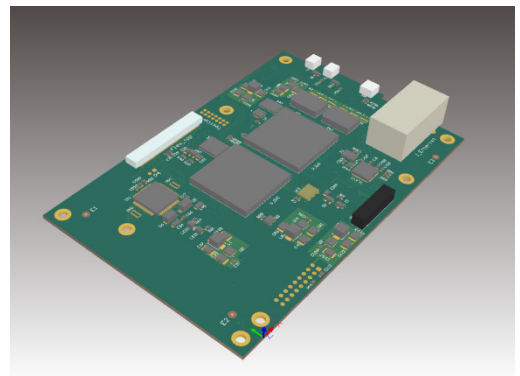

DLP-Custom-Design-Example

DMD7000 Kit Solution 1024 x 768 Pixels

Customer specific Windows User Interface

Custom Board